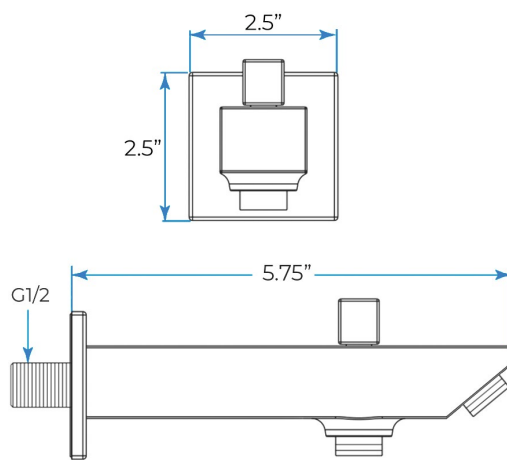

Shower Mixer

All functions can be used at the same time

Product shown is only for installation display purpose

Hand Shower

Flow Rate: 2.0 GPM / 7.6 LPM

Shower Mixer Connections

Spout

Body Jet

FEATURES

- Material: Brass
- Base Plate Height: 5-1/8"
- Base Plate Width: 5-1/8"
- Jet Surface Area: 3-1/8"
- Surface Depth: 1/4"
- Adjustment Angle: 5°
- Male NPT Connection: 1/2"
- Maximum Flow Rate: 2.5 GPM (9.5L/min) max @ 80 psi