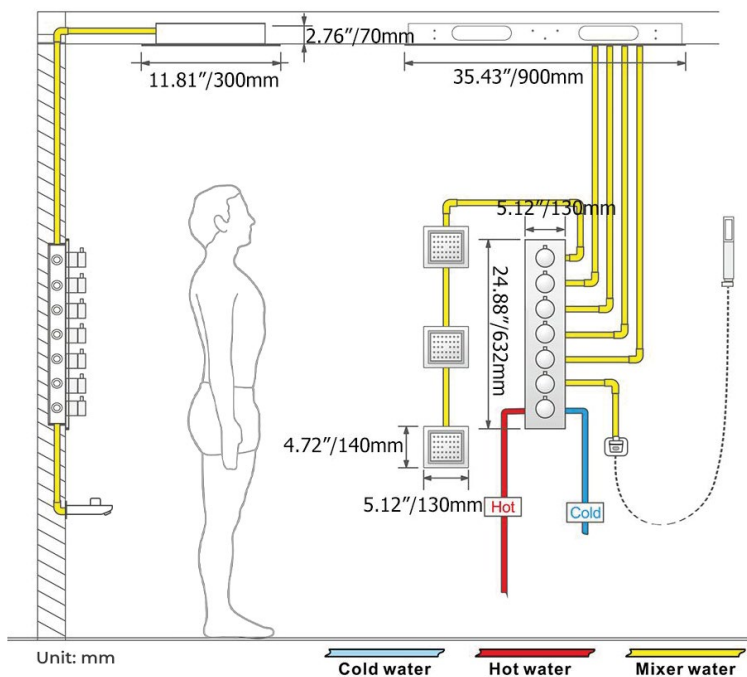

Shower Mixer Connections