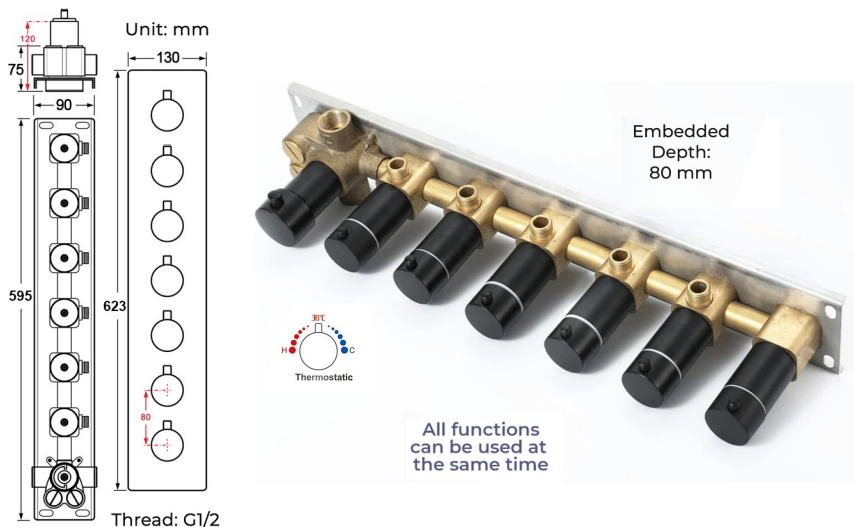

Shower Mixer

All functions can be used at the same time

Product shown is only for installation display purpose