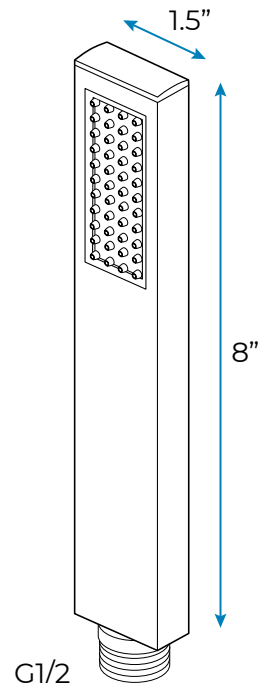

Hand Shower

Flow Rate: 2.0 GPM / 7.6 LPM