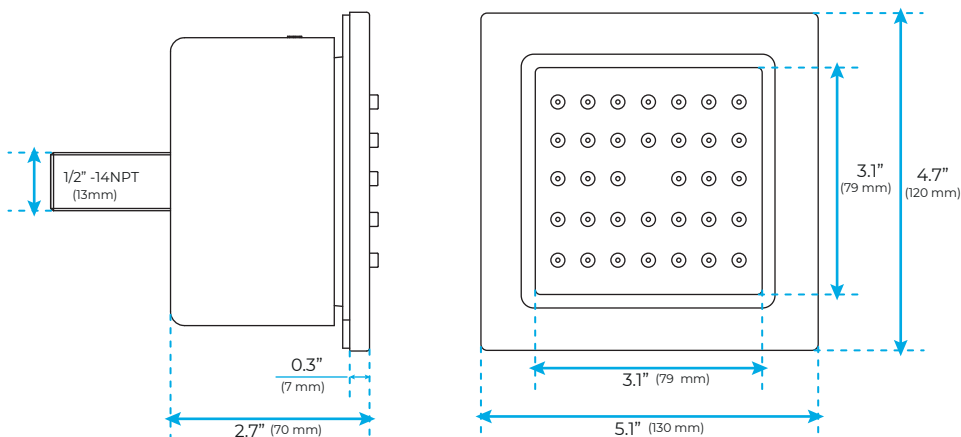

## TOUCH PANEL CONTROLLED THERMOSTATIC RECESSED CEILING MOUNT MATTE BLACK LED MUSICAL RAINFALL SHOWER SYSTEM WITH BODY JET SPRAYS AND HAND SHOWER SPECIFICATIONS

Shower Panel /Hose Material: 304 Stainless Steel  
 Shower Head Size: 900\*300 mm  
 Showerheads Install: Embedded Ceiling Mounted  
 Concealed Mixer Install: Wall-Mounted  
 LED Shower Head Functions: Rainfall, Waterfall, Mist, Water Column  
 Water Pressure: 0.3 MPA  
 Water Flow: 16L/min~28L/min  
 Shower Accessories Material: Brass  
 LED Light: Need to Connect Power  
 LED Light Color: 64 Color  
 Shower Hose Length: 1.5M  
 AC: 100-265V 50/60Hz  
 Music: Need Bluetooth

## Hand Shower

Flow Rate: 2.0 GPM / 7.6 LPM

### FEATURES

- Material: Brass
- Base Plate Height: 5-1/8"
- Base Plate Width: 5-1/8"
- Jet Surface Area: 3-1/8"
- Surface Depth: 1/4"
- Adjustment Angle: 5°
- Male NPT Connection: 1/2"
- Maximum Flow Rate: 2.5 GPM (9.5L/min) max @ 80 psi