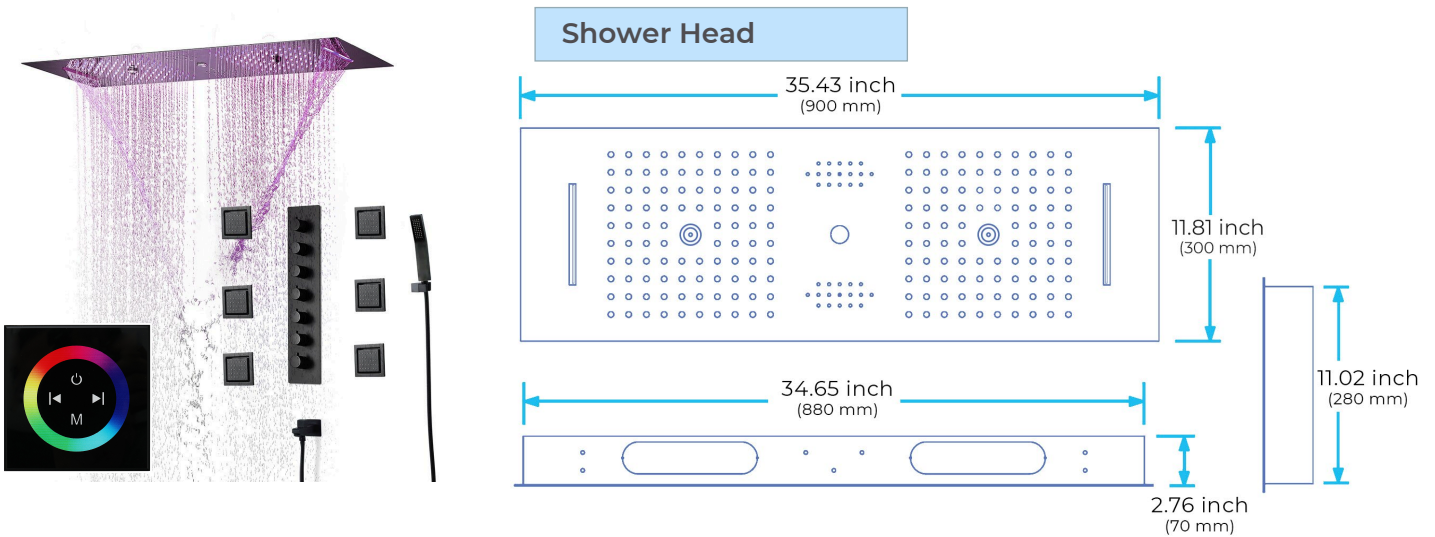

## TOUCH PANEL CONTROLLED THERMOSTATIC RECESSED CEILING MOUNT MATTE BLACK LED MUSICAL RAINFALL SHOWER SYSTEM WITH BODY JET SPRAYS AND HAND SHOWER SPECIFICATIONS

Shower Panel /Hose Material: 304 Stainless Steel  
 Shower Head Size: 900\*300 mm  
 Showerheads Install: Embedded Ceiling Mounted  
 Concealed Mixer Install: Wall-Mounted  
 LED Shower Head Functions: Rainfall, Waterfall, Mist, Water Column  
 Water Pressure: 0.3 MPA  
 Water Flow: 16L/min~28L/min  
 Shower Accessories Material: Brass  
 LED Light: Need to Connect Power  
 LED Light Color: 64 Color  
 Shower Hose Length: 1.5M  
 AC: 100-265V 50/60Hz  
 Music: Need Bluetooth

### Touch Panel Control

All dimensions and specifications are nominal and may vary. Use actual products for accuracy in critical situations.

## Shower Mixer

All functions can be used at the same time

Product shown is only for installation display purpose

### FEATURES

- Material: Brass
- Base Plate Height: 5-1/8"
- Base Plate Width: 5-1/8"
- Jet Surface Area: 3-1/8"
- Surface Depth: 1/4"
- Adjustment Angle: 5°
- Male NPT Connection: 1/2"
- Maximum Flow Rate: 2.5 GPM (9.5L/min) max @ 80 psi