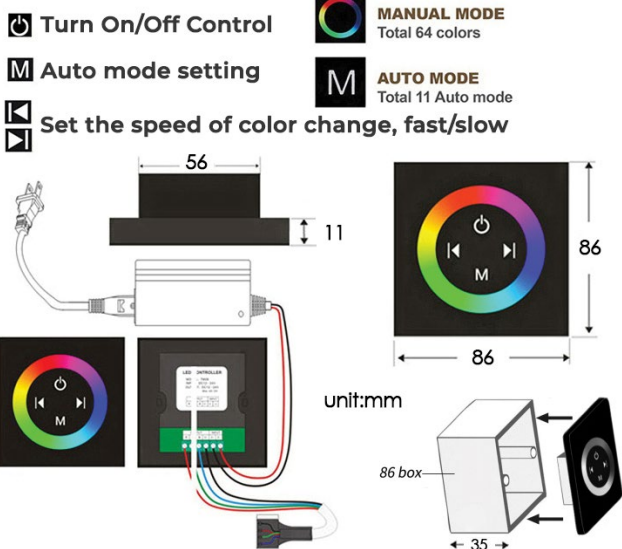

## TOUCH PANEL CONTROLLED THERMOSTATIC RECESSED CEILING MOUNT MATTE BLACK LED MUSICAL RAINFALL SHOWER SYSTEM WITH BODY JET SPRAYS AND HAND SHOWER SPECIFICATIONS

Shower Panel /Hose Material: 304 Stainless Steel  
 Shower Head Size: 900\*300 mm  
 Showerheads Install: Embedded Ceiling Mounted  
 Concealed Mixer Install: Wall-Mounted  
 LED Shower Head Functions: Rainfall, Waterfall, Mist, Water Column  
 Water Pressure: 0.3 MPA  
 Water Flow: 16L/min~28L/min  
 Shower Accessories Material: Brass  
 LED Light: Need to Connect Power  
 LED Light Color: 64 Color  
 Shower Hose Length: 1.5M  
 AC: 100-265V 50/60Hz  
 Music: Need Bluetooth

### Touch Panel Control

All dimensions and specifications are nominal and may vary. Use actual products for accuracy in critical situations.

### FEATURES

- Material: Brass
- Base Plate Height: 5-1/8"
- Base Plate Width: 5-1/8"
- Jet Surface Area: 3-1/8"
- Surface Depth: 1/4"
- Adjustment Angle: 5°
- Male NPT Connection: 1/2"
- Maximum Flow Rate: 2.5 GPM (9.5L/min) max @ 80 psi